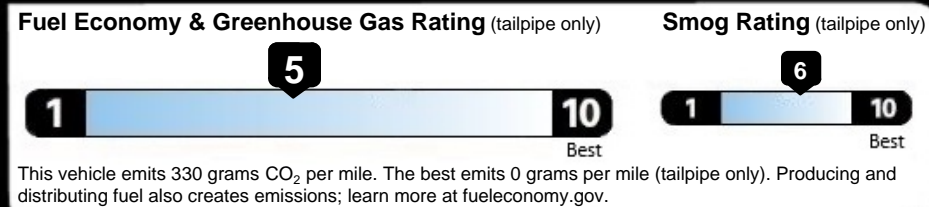

LIMITED WARRANTY/ROADSIDE ASSISTANCE

3 Years / 36,000 Miles Basic
5 Years / 60,000 Miles Powertrain
5 Years / Unlimited Mileage Rust Perforation
3 Years / 36,000 24/7 Roadside Assistance
See Owner Info Kit & Warranty for Details

OPTIONAL EQUIPMENT AND OTHER ITEMS

Manufacturer's Suggested Retail Price **$34,995.00**
Exterior Color: Magnetite Gray Metallic
Full Tank of Gas **INCLD**
Option Package: 13 $2,270.00
Subaru 12.1" Multimedia System w/ Navigation
Wireless Charger
Power Moonroof
Heated Steering Wheel
Rain-sensing Windshield Wipers
Auto-Dimming Mirror with Compass and HomeLink **$447.00**
Rear Bumper Cover **$187.00**
Rear Seatback Protector **$156.00**

EPA DOT Fuel Economy and Environment

Fuel Economy

27 MPG Small SUVs range from 14 to 138 MPG. The best vehicle rates 146 MPGe.
25 city 31 highway
3.7 gallons per 100 miles

Gasoline Vehicle

You spend $750 more in fuel costs over 5 years compared to the average new vehicle.

Annual fuel cost $1,850

Actual results will vary for many reasons, including driving conditions and how you drive and maintain your vehicle. The average new vehicle gets 29 MPG and costs $8,500 to fuel over 5 years. Cost estimates are based on 15,000 miles per year at $3.30 per gallon. MPGe is miles per gallon equivalent. Vehicle emissions are a significant cause of climate change and smog.

fueleconomy.gov

Calculate personalized estimates and compare vehicles

Smartphone QR Code™

PARTS CONTENT INFORMATION

FOR VEHICLES IN THIS CARLINE: U.S./CANADIAN PARTS CONTENT: 0% MAJOR SOURCES OF FOREIGN PARTS CONTENT: JAPAN: 85%

FOR THIS VEHICLE: FINAL ASSEMBLY POINT: OTA, GUNMA, JAPAN COUNTRY OF ORIGIN: ENGINE: JAPAN TRANSMISSION: JAPAN

Note: Parts content does not include final assembly, distribution, or other non-parts costs.

Privacy Notice
www.subaru.com/company/privacy.html

Destination and Delivery $1,450.00
Total Suggested Retail Price $39,505.00

THIS LABEL HAS BEEN APPLIED PURSUANT TO FEDERAL LAW, DO NOT REMOVE OR ALTER PRIOR TO THE DELIVERY TO THE ULTIMATE PURCHASER.